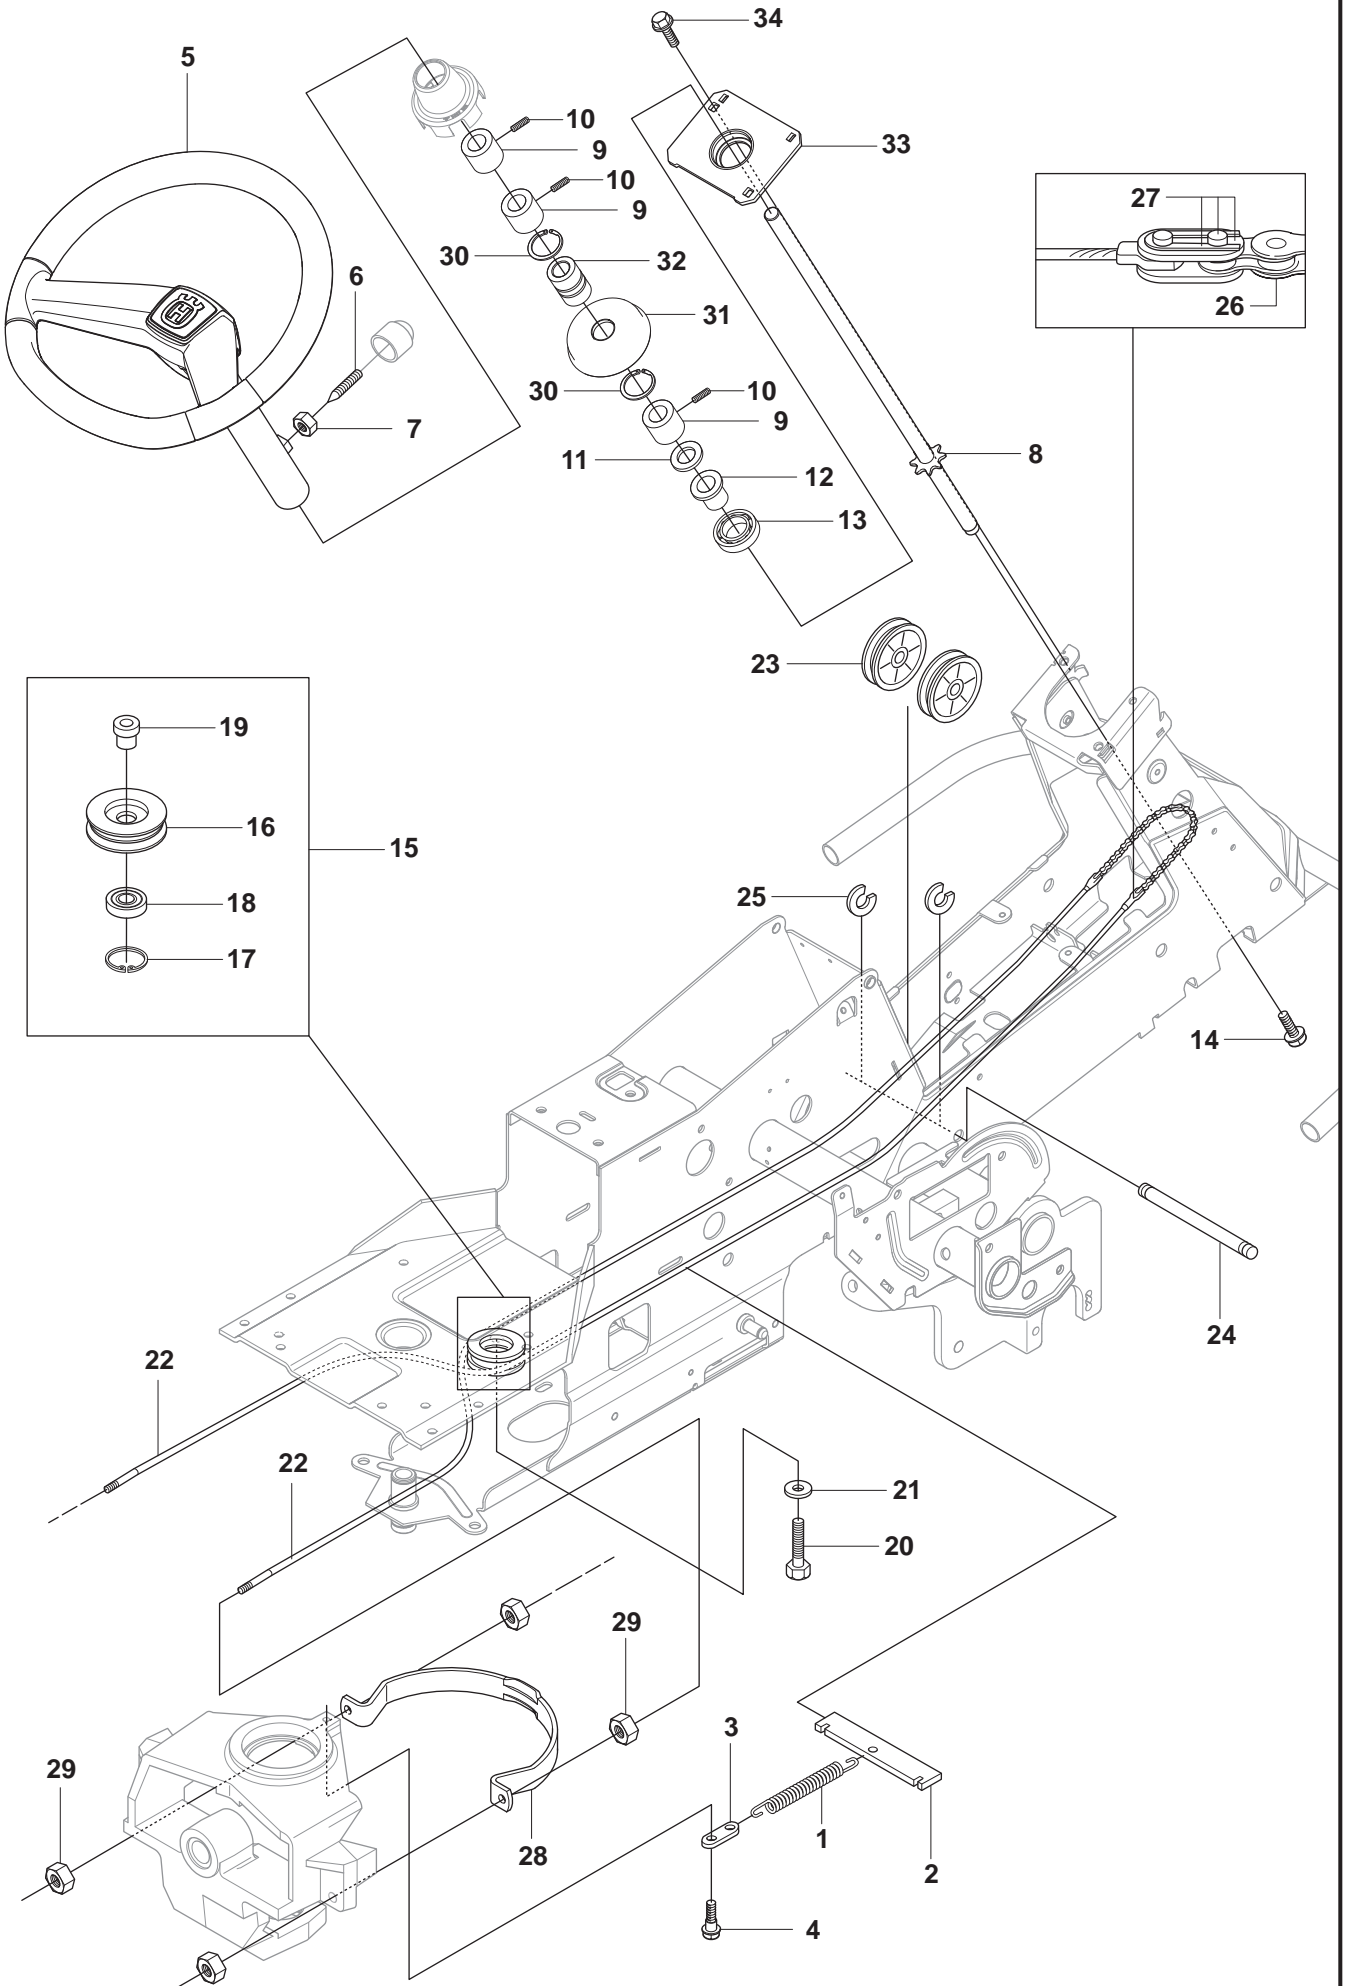

M1

965 20 08-01 Rider R15V2 AWD
STEERING

M

965 20 08-01 Rider R15V2 AWD
965 20 09-01 Rider R15V2s AWD
STEERING

Pos.	Compl No.	Part No.	Description	Qty.	Notes
1		506 67 19-01		1	M1, M2
2		506 57 63-01		1	M1, M2
3		506 67 08-01		1	M1, M2
4		506 59 74-01		1	M1, M2
5		544 37 52-01	NEW PART	1	M1, M2
6		728 74 55-05		1	M1, M2
7		731 23 18-01		1	M1, M2
8		502 64 08-01	NEW PART	1	M1 R15V2 AWD
9		506 86 34-01		3	M1 R15V2 AWD
9		506 86 34-01		2	M2 R15V2s AWD
10		728 84 43-05		3	M1 R15V2 AWD
10		728 84 43-05		2	M2 R15V2s AWD
11		506 86 36-01		1	M1 R15V2 AWD
12		506 88 78-01		1	M1 R15V2 AWD
13		738 21 04-04		1	M1 R15V2 AWD
14		506 57 01-04		1	M1 R15V2 AWD
15		506 50 09-03		1	M1, M2
16	506 50 09-03	535 42 41-01		1	M1, M2
17	506 50 09-03	735 31 40-10		1	M1, M2
18	506 50 09-03	738 22 04-19		1	M1, M2
19	506 50 09-03	506 50 08-02		1	M1, M2
20		506 67 54-02		1	M1, M2
21		734 11 74-41		1	M1, M2
22		506 58 91-04		2	M1, M2
23		506 52 24-01		2	M1, M2
24		506 53 94-02		1	M1, M2
25		735 31 14-20		2	M1, M2
26		506 55 46-01		1	M1 R15V2 AWD
27		506 55 47-01		2	M1, M2
28		544 42 73-01		1	M1, M2
29		731 23 20-51		4	M1, M2
30		735 31 26-00	NEW PART	2	M1, M2
31		535 42 37-01	NEW PART	1	M1, M2
32		535 44 78-01	NEW PART	1	M1 R15V2 AWD
33		502 64 93-01	NEW PART	1	M1 R15V2 AWD
34		506 57 01-04	NEW PART	2	M1 R15V2 AWD
34		506 57 01-04	NEW PART	4	M2 R15V2s AWD
35		535 42 36-01	NEW PART	1	M2 R15V2s AWD
36		738 21 05-04	NEW PART	2	M2 R15V2s AWD
37		735 31 40-10	NEW PART	1	M2 R15V2s AWD
38		535 43 28-01	NEW PART	3	M2 R15V2s AWD
39		502 29 62-01	NEW PART	1	M2 R15V2s AWD
40		535 42 19-01	NEW PART	1	M2 R15V2s AWD
41		535 42 35-01	NEW PART	1	M2 R15V2s AWD
42		721 43 35-01	NEW PART	1	M2 R15V2s AWD
43		725 53 70-01	NEW PART	3	M2 R15V2s AWD
44		506 55 46-10	NEW PART	1	M2 R15V2s AWD
45		535 42 78-01	NEW PART	1	M2 R15V2s AWD
46		735 31 33-00	NEW PART	1	M2 R15V2s AWD
47		504 53 82-01	NEW PART	1	M2 R15V2s AWD
48		535 45 71-02	NEW PART	1	M3 R15V2s AWD
49		535 42 69-01	NEW PART	1	M3 R15V2s AWD
50		535 43 73-01	NEW PART	2	M3 R15V2s AWD
51		502 85 44-01	NEW PART	1	M3 R15V2s AWD
52		502 85 45-01	NEW PART	1	M3 R15V2s AWD
53		502 85 46-01	NEW PART	1	M3 R15V2s AWD
54		535 42 68-01	NEW PART	1	M3 R15V2s AWD
55		535 45 03-02	NEW PART	1	M3 R15V2s AWD
56		535 45 04-02	NEW PART	1	M3 R15V2s AWD
57		535 42 65-01	NEW PART	1	M3 R15V2s AWD
58		535 42 66-01	NEW PART	1	M3 R15V2s AWD
59		535 44 87-01	NEW PART	1	M3 R15V2s AWD
60	535 44 87-01	535 42 75-02	NEW PART	1	M3 R15V2s AWD
61		725 54 62-01	NEW PART	2	M3 R15V2s AWD