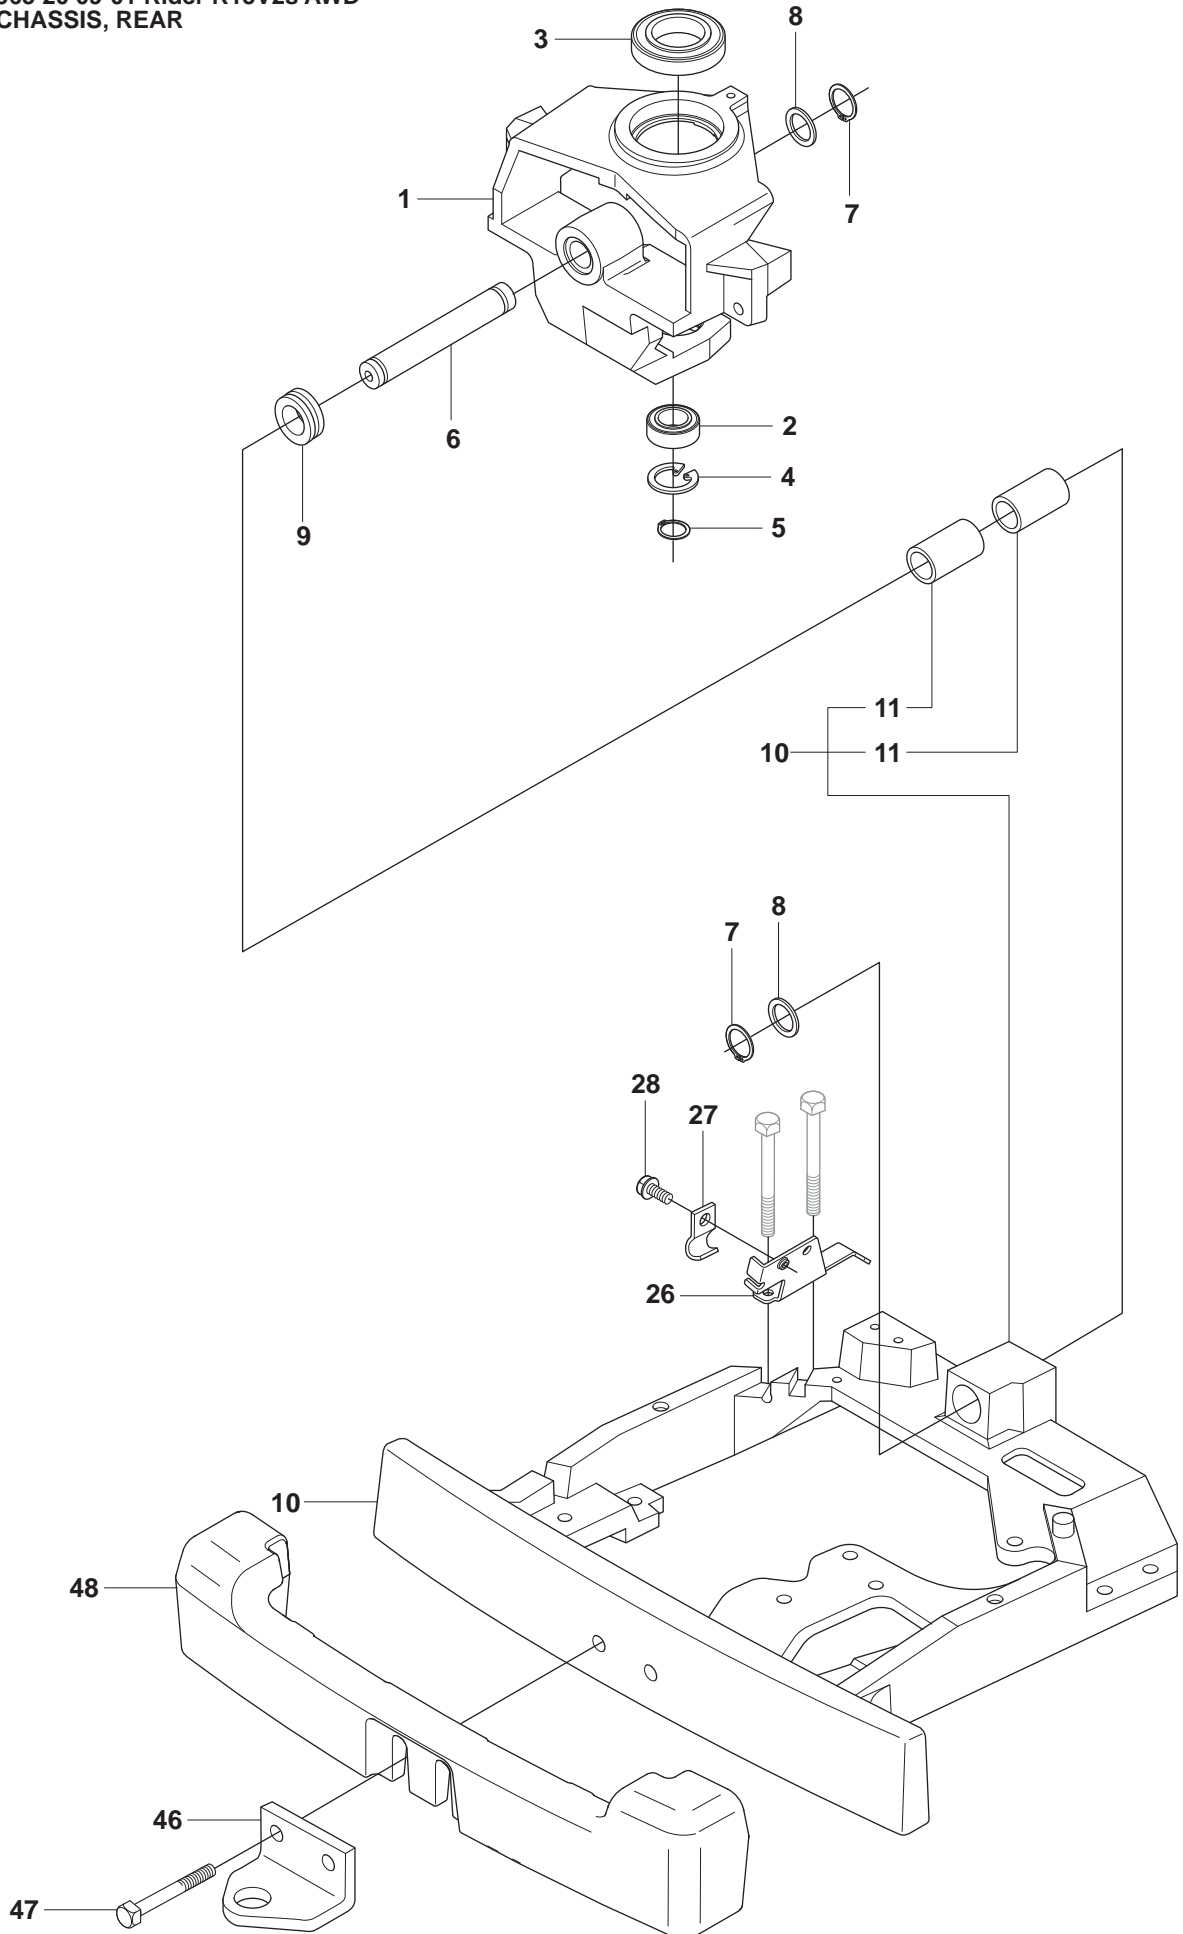

965 20 08-01 Rider R15V2 AWD
965 20 09-01 Rider R15V2s AWD
ENGINE

Pos.	Compl No.	Part No.	Description	Qty.	Notes
1		535 45 19-01		1	
2		725 24 57-51		3	
3		725 24 59-51		1	
4		734 11 64-01		3	
5		735 21 64-00		1	
6		732 21 18-01		4	
7		535 44 79-01		1	
8		544 01 33-01		1	
9		506 66 84-01		1	
10		544 33 57-02		1	
11		725 23 64-61		2	
12		506 66 84-01		1	
13		544 24 83-01		1	
14		506 59 74-01		2	
15		506 83 94-01		2	
16	535 45 19-01	535 41 44-60		1	
17	535 45 19-01	531 00 11-90		1	
18	535 45 19-01	535 41 44-16		1	
19	535 45 19-01	535 41 42-36		2	

J1

965 20 08-01 Rider R15V2 AWD
965 20 09-01 Rider R15V2s AWD
CHASSIS, REAR