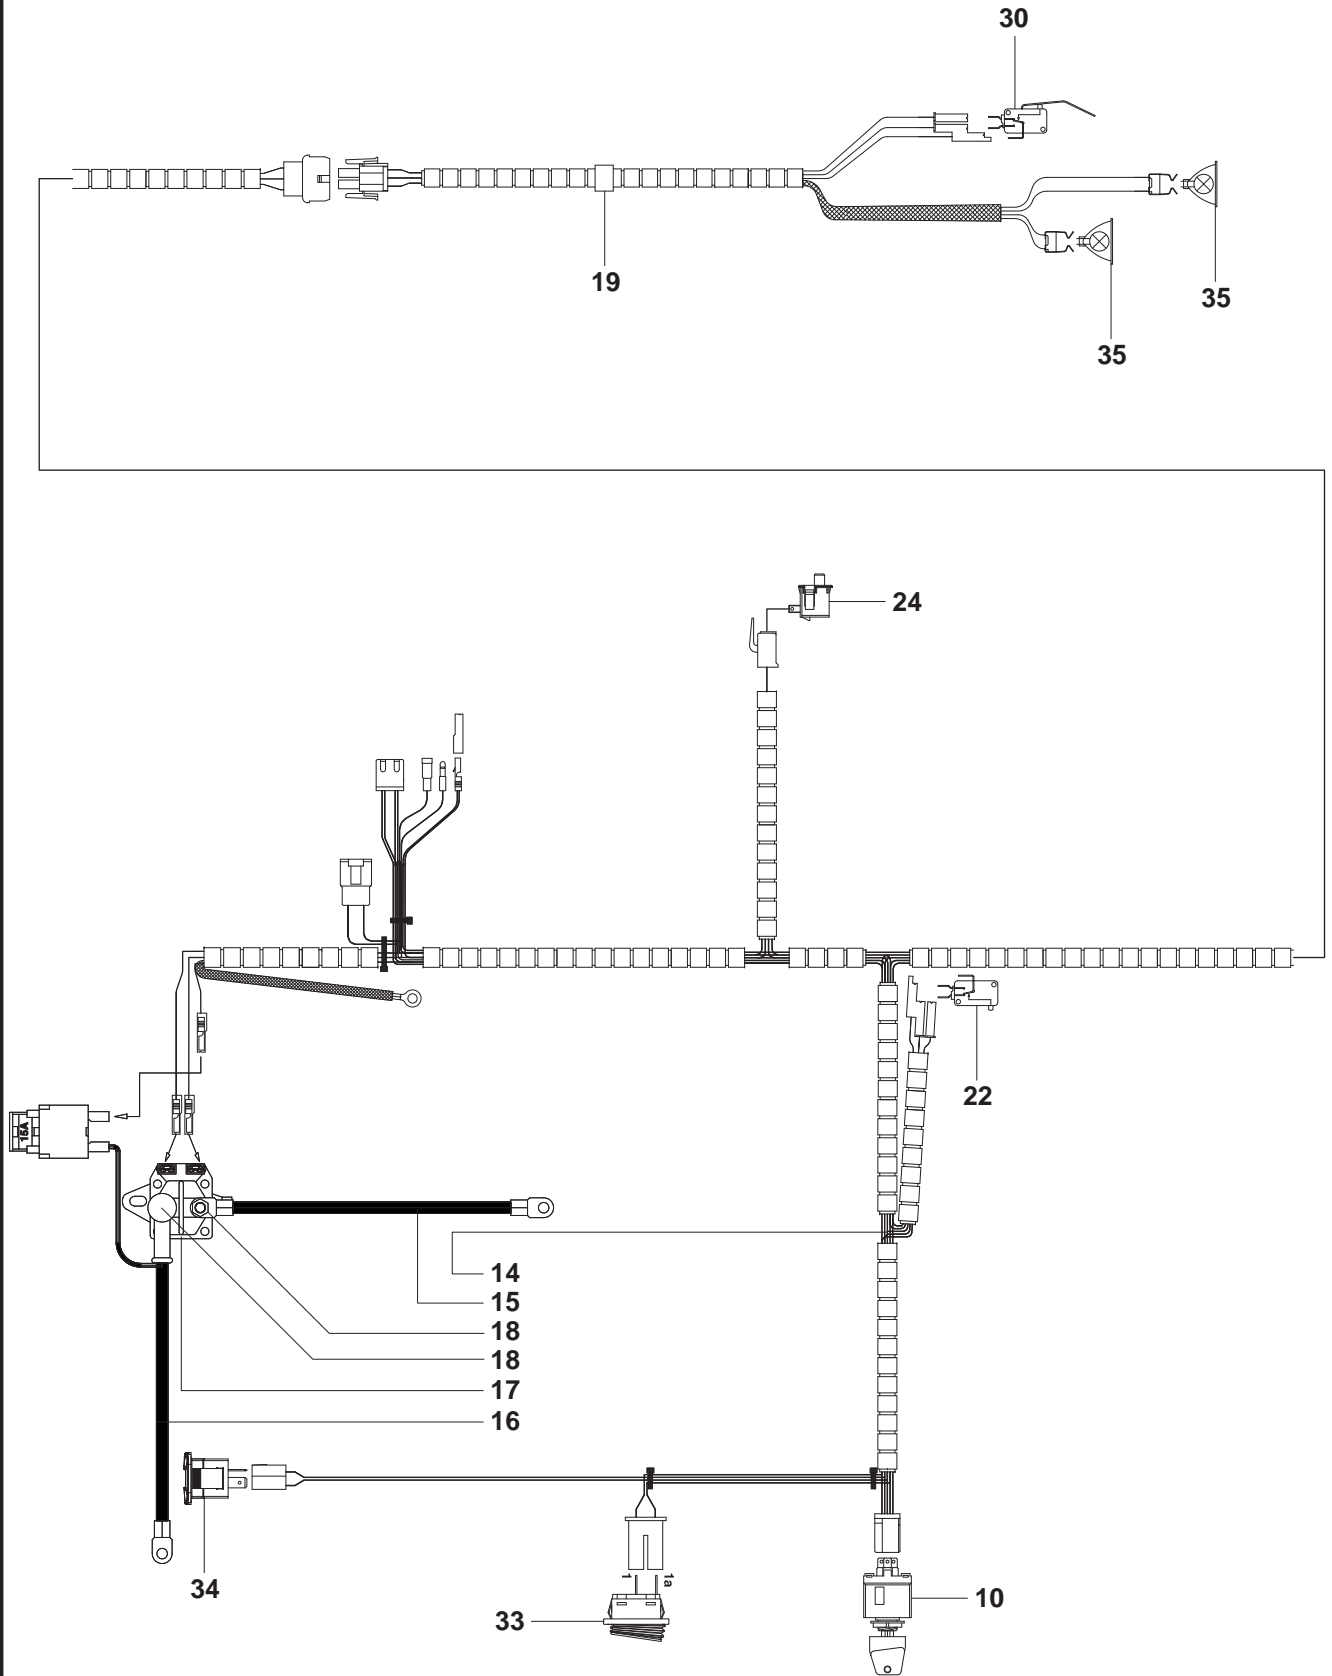

Q2 965 20 08-01 Rider R15V2 AWD
965 20 09-01 Rider R15V2s AWD
ELECTRICAL

965 20 08-01 Rider R15V2 AWD
965 20 09-01 Rider R15V2s AWD
ELECTRICAL

Pos.	Compl No.	Part No.	Description	Qty.	Notes
1		506 78 88-01		1	P1
2		535 44 11-01		1	P1
3		506 80 99-01		1	P1
4		506 83 68-02		1	P1
5		725 23 70-71		1	P1
6		731 23 16-01		1	P1
7		725 23 64-61		1	P1
8		506 89 98-01		1	P1
9		544 96 76-01		1	P1
10		544 44 21-01		1	P1,P2
11	544 44 21-01	544 44 22-01		1	P1
12	544 44 21-01	544 44 23-01		1	P1
13	544 44 21-01	544 44 24-01		1	P1
14		502 65 34-01	NEW PART	1	P2
15		544 92 86-01		1	P1,P2
16		544 92 61-01		1	P1,P2
17		544 43 98-01		1	P1,P2
18		506 89 98-01		2	P2 1/4" UNC
19		504 55 88-01	NEW PART	1	P2
20		506 90 93-01		1	P1
21		722 78 39-02		2	P1
22		535 46 91-01		1	P1,P2
23		544 44 07-01		2	P1
24		506 90 96-01		1	P1,P2
25		506 90 97-01		1	P1
26		544 44 12-01		1	P1
27		506 90 99-02		1	P1
28		725 24 60-51		1	P1
29		734 11 64-01		1	P1
30		544 41 55-01		1	P1,P2
31		544 41 57-01		1	P1
32		544 44 07-01		2	P1
33		502 65 57-01	NEW PART	1	P1,P2
34		502 65 30-01	NEW PART	1	P1,P2
35		502 46 66-01	NEW PART	2	P1,P2