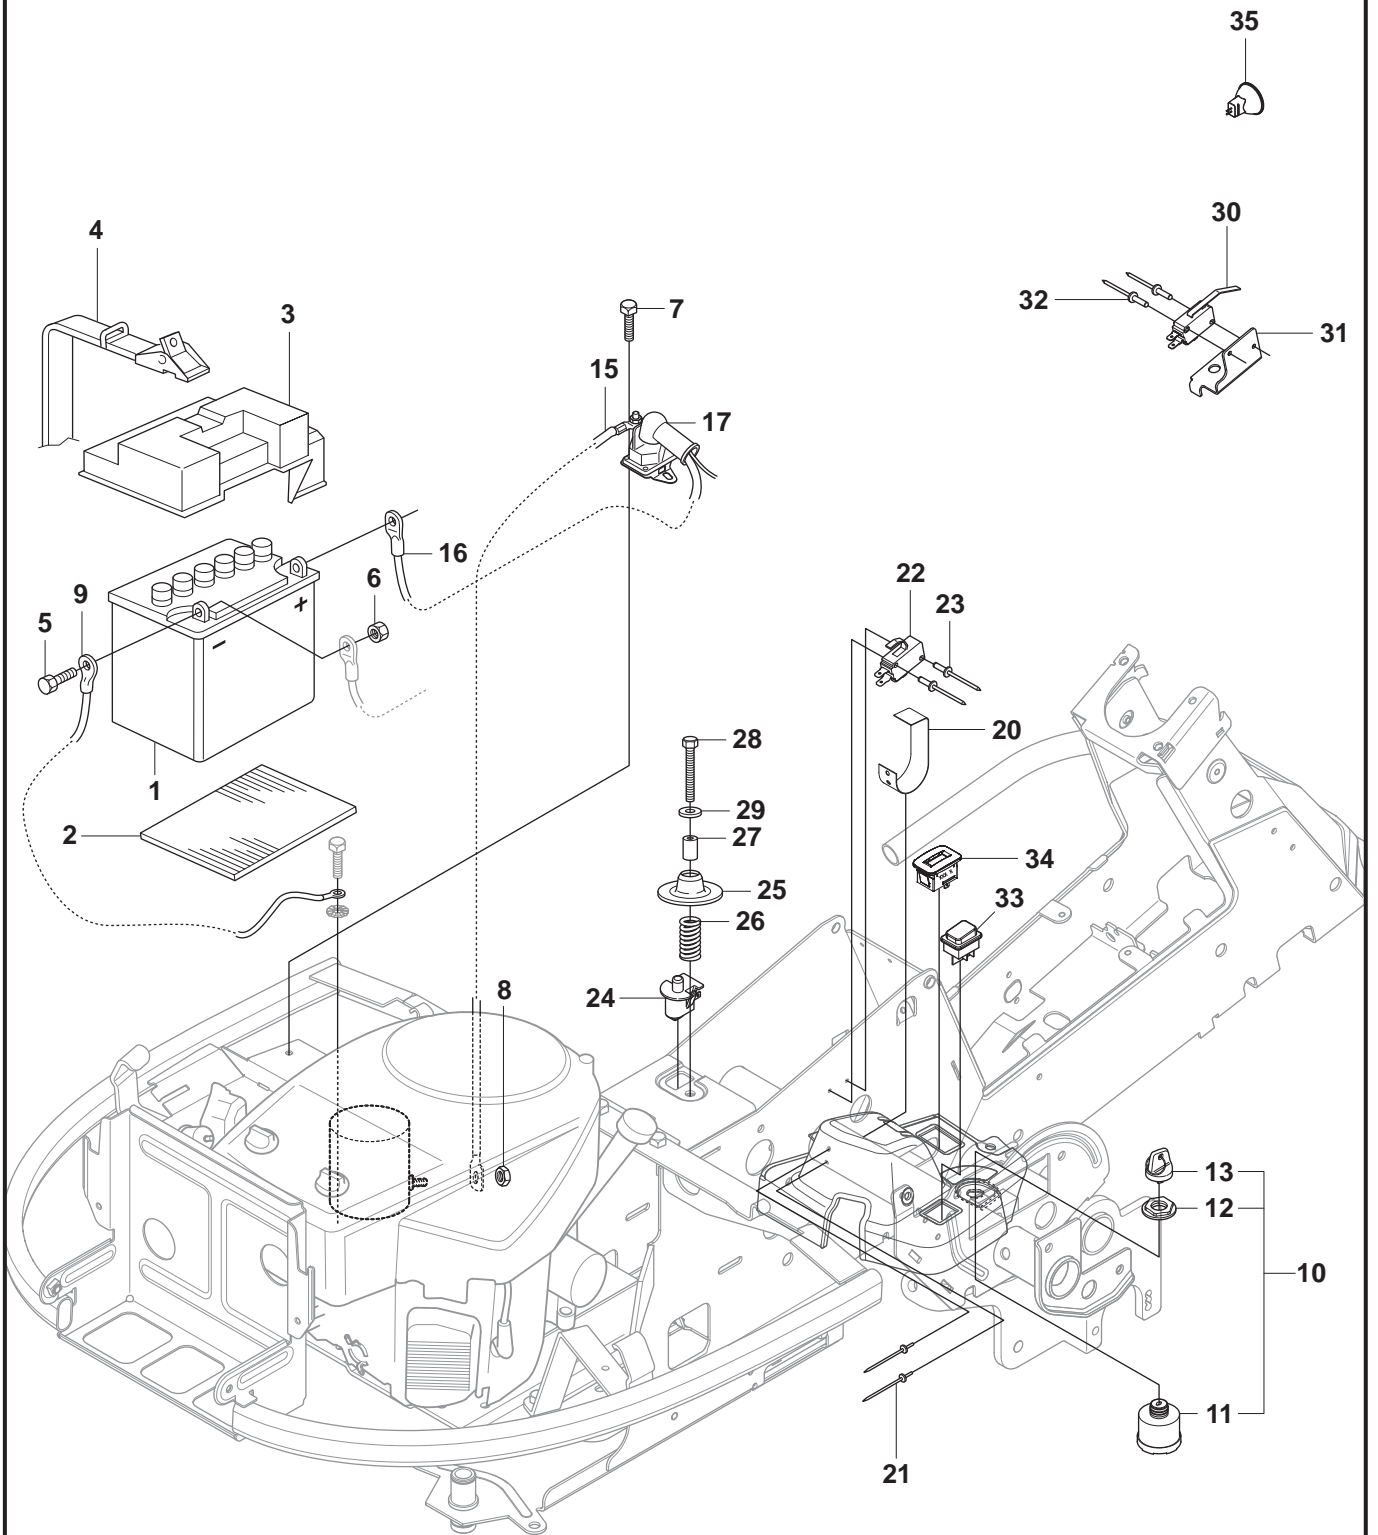

P

**965 20 08-01 Rider R15V2 AWD
965 20 09-01 Rider R15V2s AWD
PEDALS**

Pos.	Compl No.	Part No.	Description	Qty.	Notes
1		544 12 60-01		1	
2		535 47 37-01		1	
3		506 57 01-04		4	
4		544 40 31-01		1	
5		725 23 64-61		2	
6		506 94 63-01		1	
7		535 48 96-01		1	
8		735 31 09-20		1	
9		506 53 56-03		1	
10		506 82 72-02		1	
11		506 55 73-01		2	
12		732 21 14-01		2	
13		731 23 14-01		2	
14		544 34 17-01		1	
15		725 23 64-61		1	
16	544 12 60-01	738 21 02-04		1	
17	544 12 60-01	535 48 02-01		1	
18	544 12 60-01	535 48 06-01		1	
19	544 12 60-01	535 48 07-01		1	
20	544 12 60-01	535 48 08-01		4	
21	544 12 60-01	535 48 09-01		1	
22	544 12 60-01	535 48 10-01		1	
23	544 12 60-01	535 47 88-01		1	
24	544 12 60-01	535 47 88-02		1	

Q1

965 20 08-01 Rider R15V2 AWD
965 20 09-01 Rider R15V2s AWD
ELECTRICAL