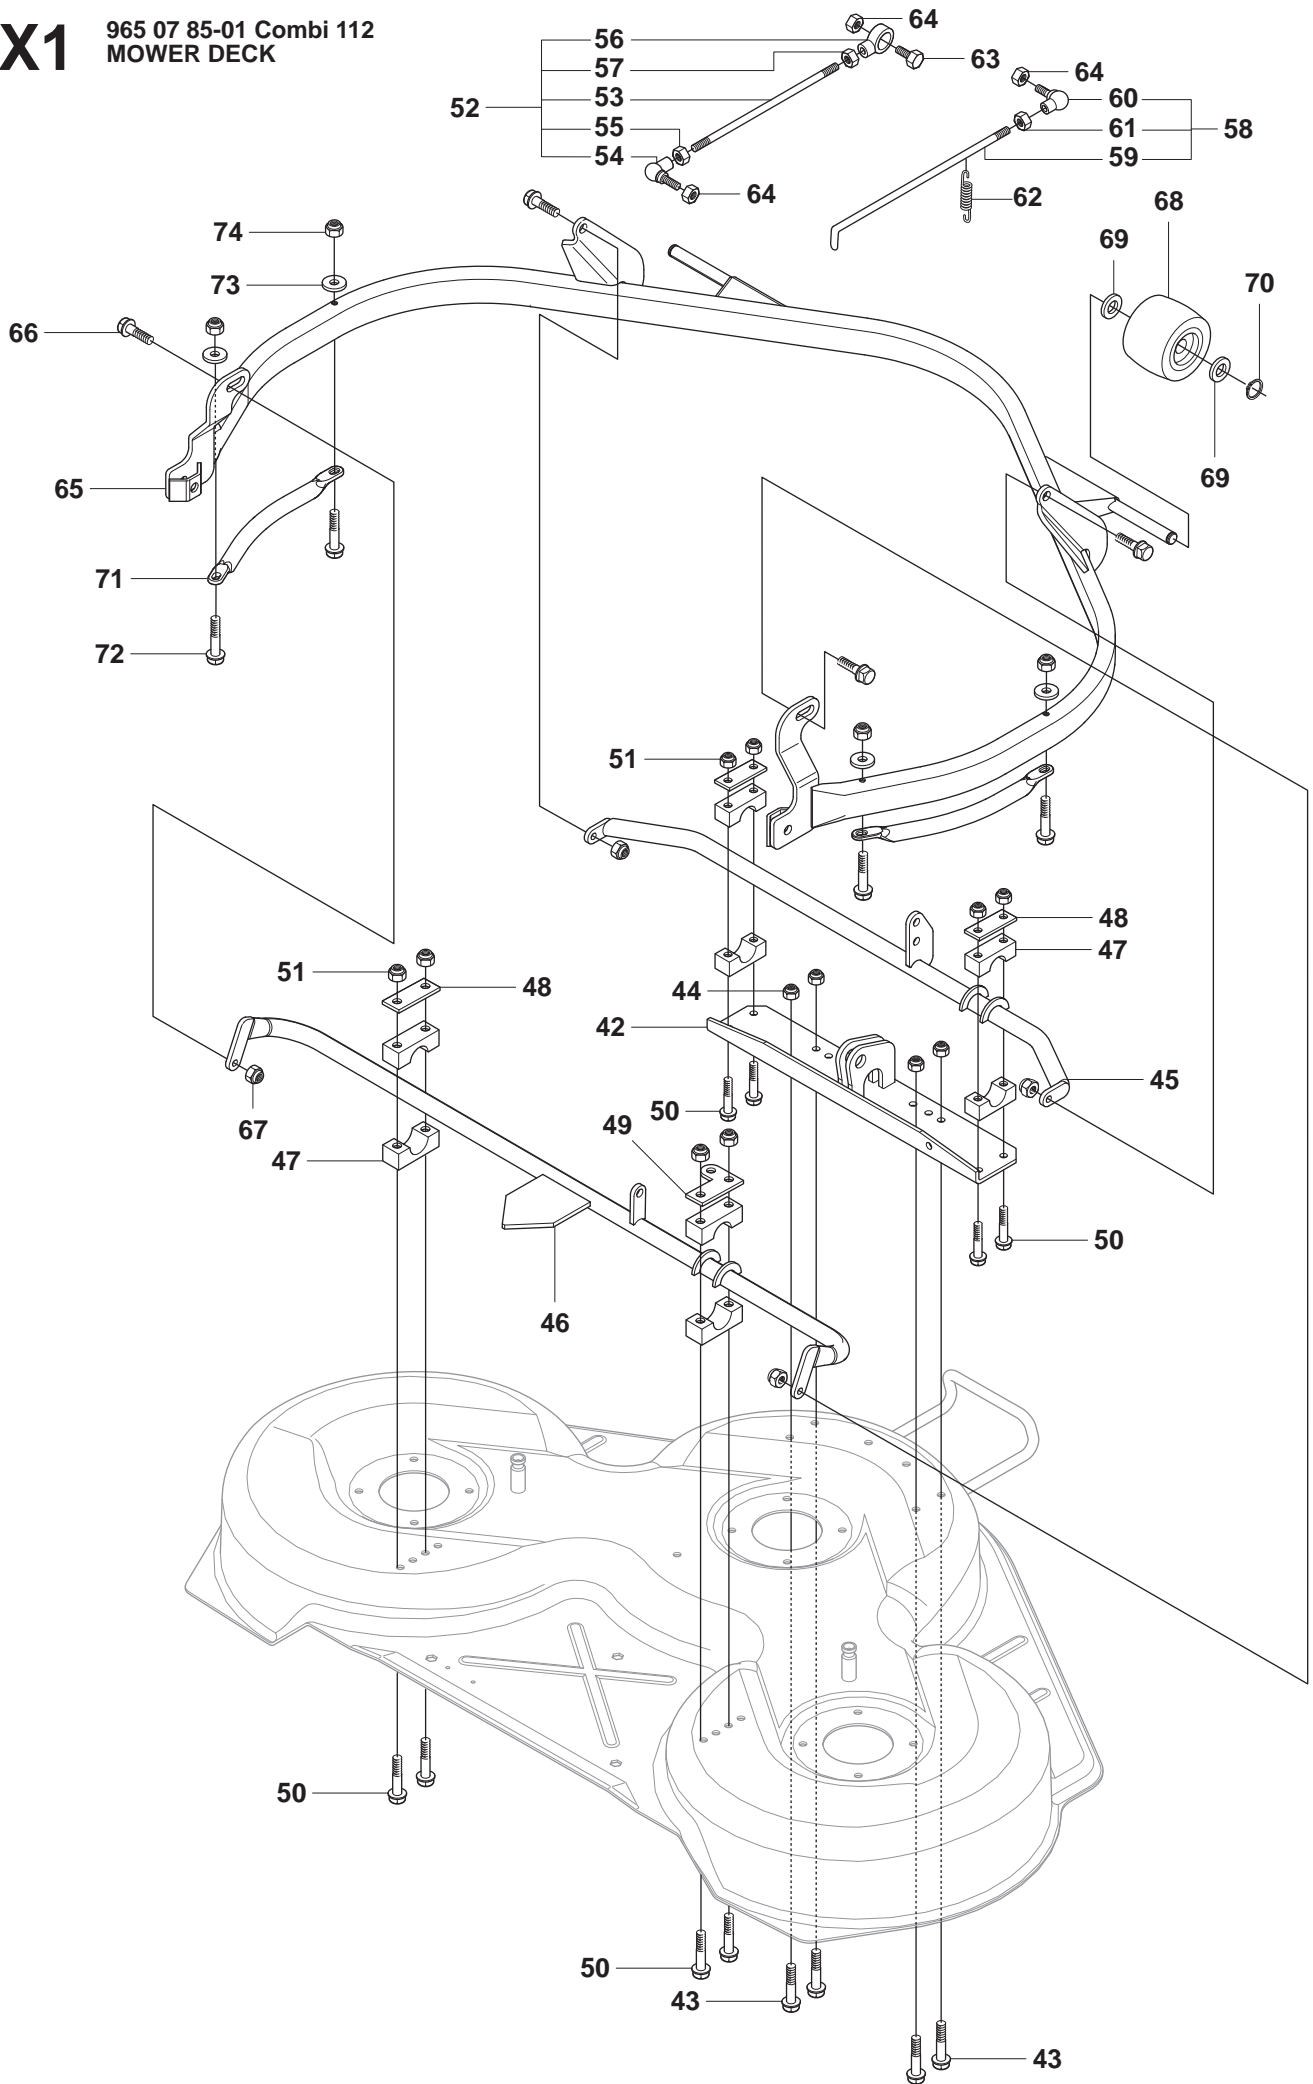

965 07 84-01 Combi 103
MOWER DECK

Pos.	Compl No.	Part No.	Description	Qty.	Notes
65		535 46 36-01		1	W1
66		506 59 74-01		4	W1
67		732 21 18-01		4	W1
68		506 96 30-01		2	W1
69		535 46 41-01		4	W1
70		735 31 17-00		2	W1
71		535 47 63-01		2	W1
72		727 63 83-01		4	W1
73		734 11 56-01		4	W1
74		732 21 16-01		4	W1
75		506 78 97-01		1	W2
76		544 23 81-03		1	W2

X1

965 07 85-01 Combi 112
MOWER DECK