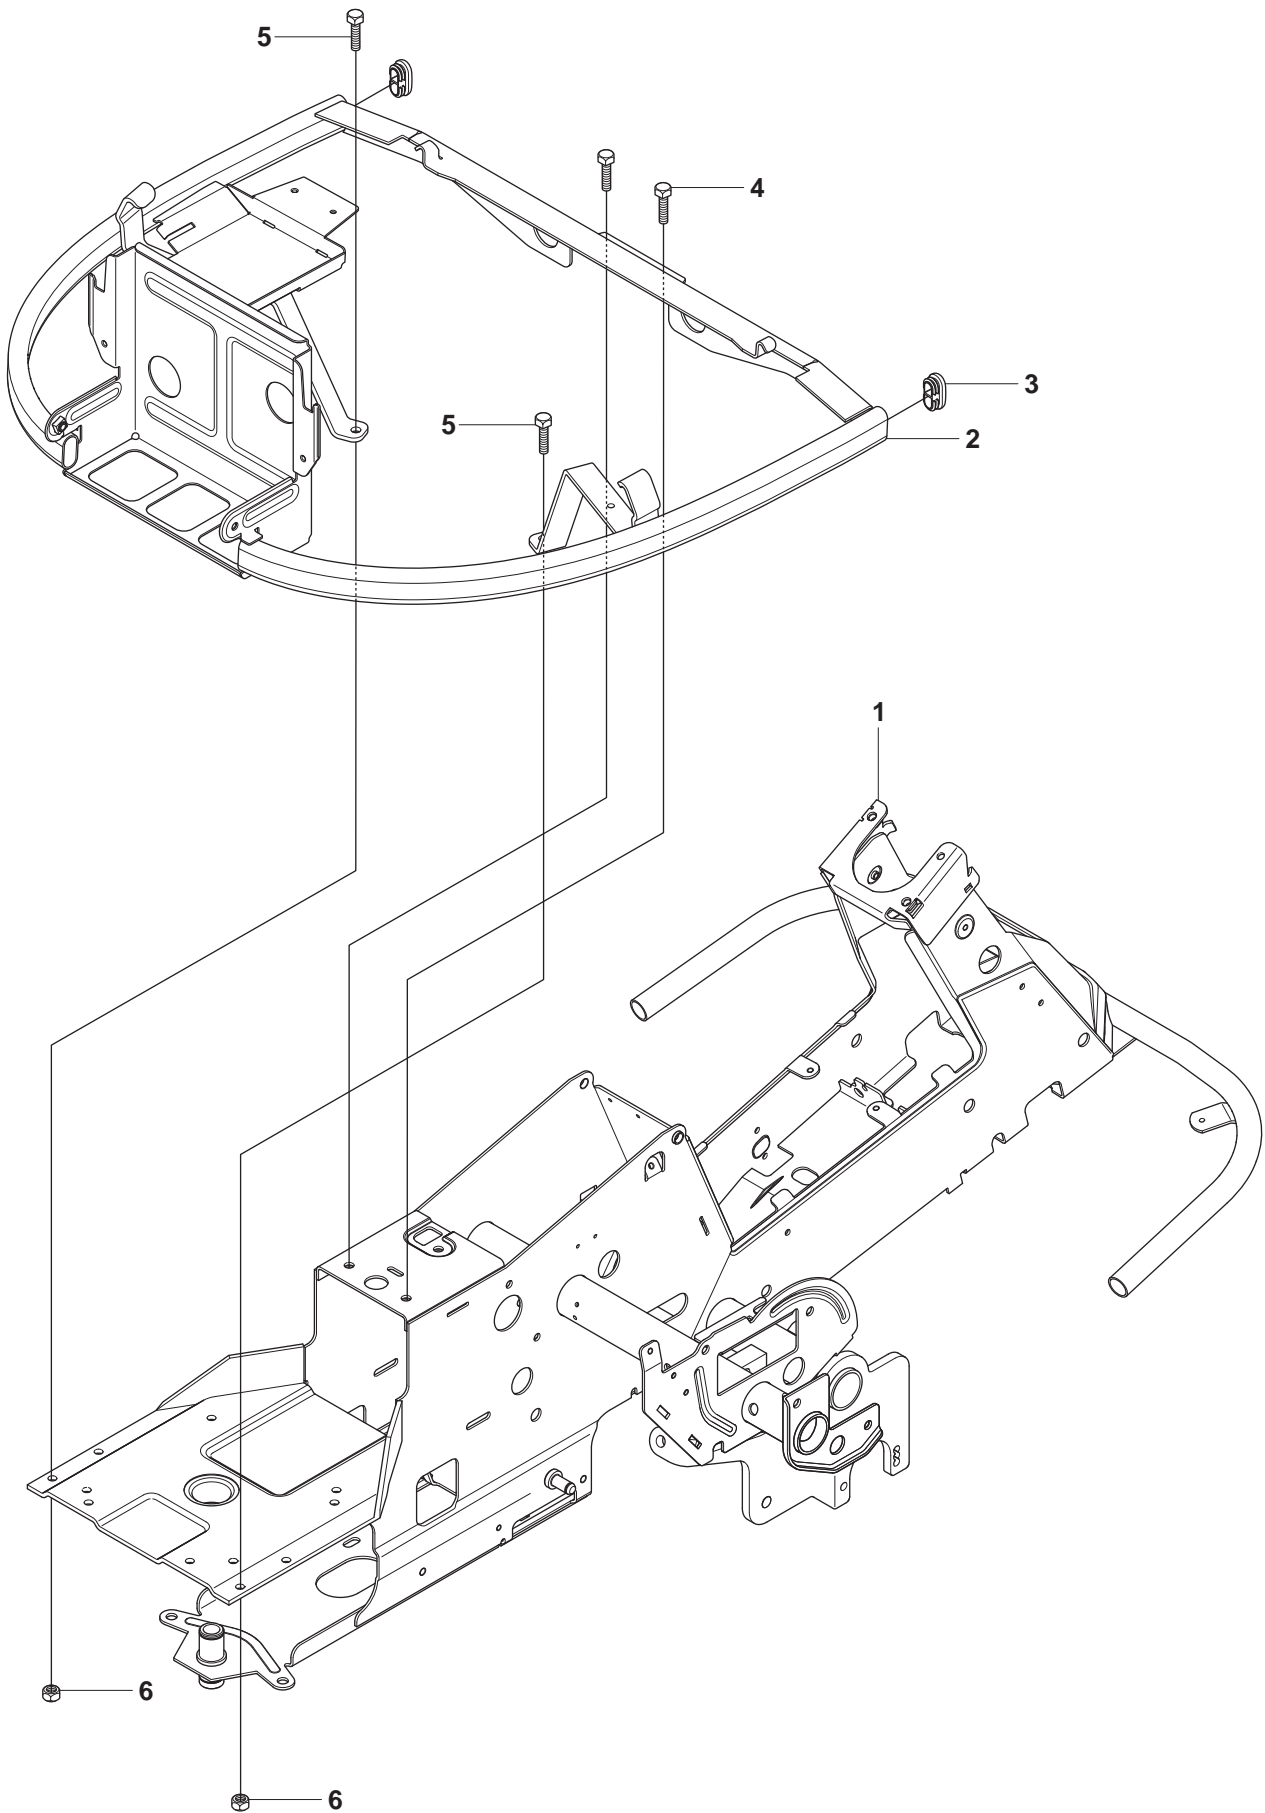

F 965 20 08-01 Rider R15V2 AWD
965 20 09-01 Rider R15V2s AWD
CHASSIS

F

965 20 08-01 Rider R15V2 AWD
965 20 09-01 Rider R15V2s AWD
CHASSIS

Pos.	Compl No.	Part No.	Description	Qty.	Notes
1		502 65 56-01	NEW PART	1	
2		544 24 42-01		1	
3		544 24 44-01		2	
4		506 57 01-03		2	
5		725 24 51-71		2	
6		732 21 18-01		2