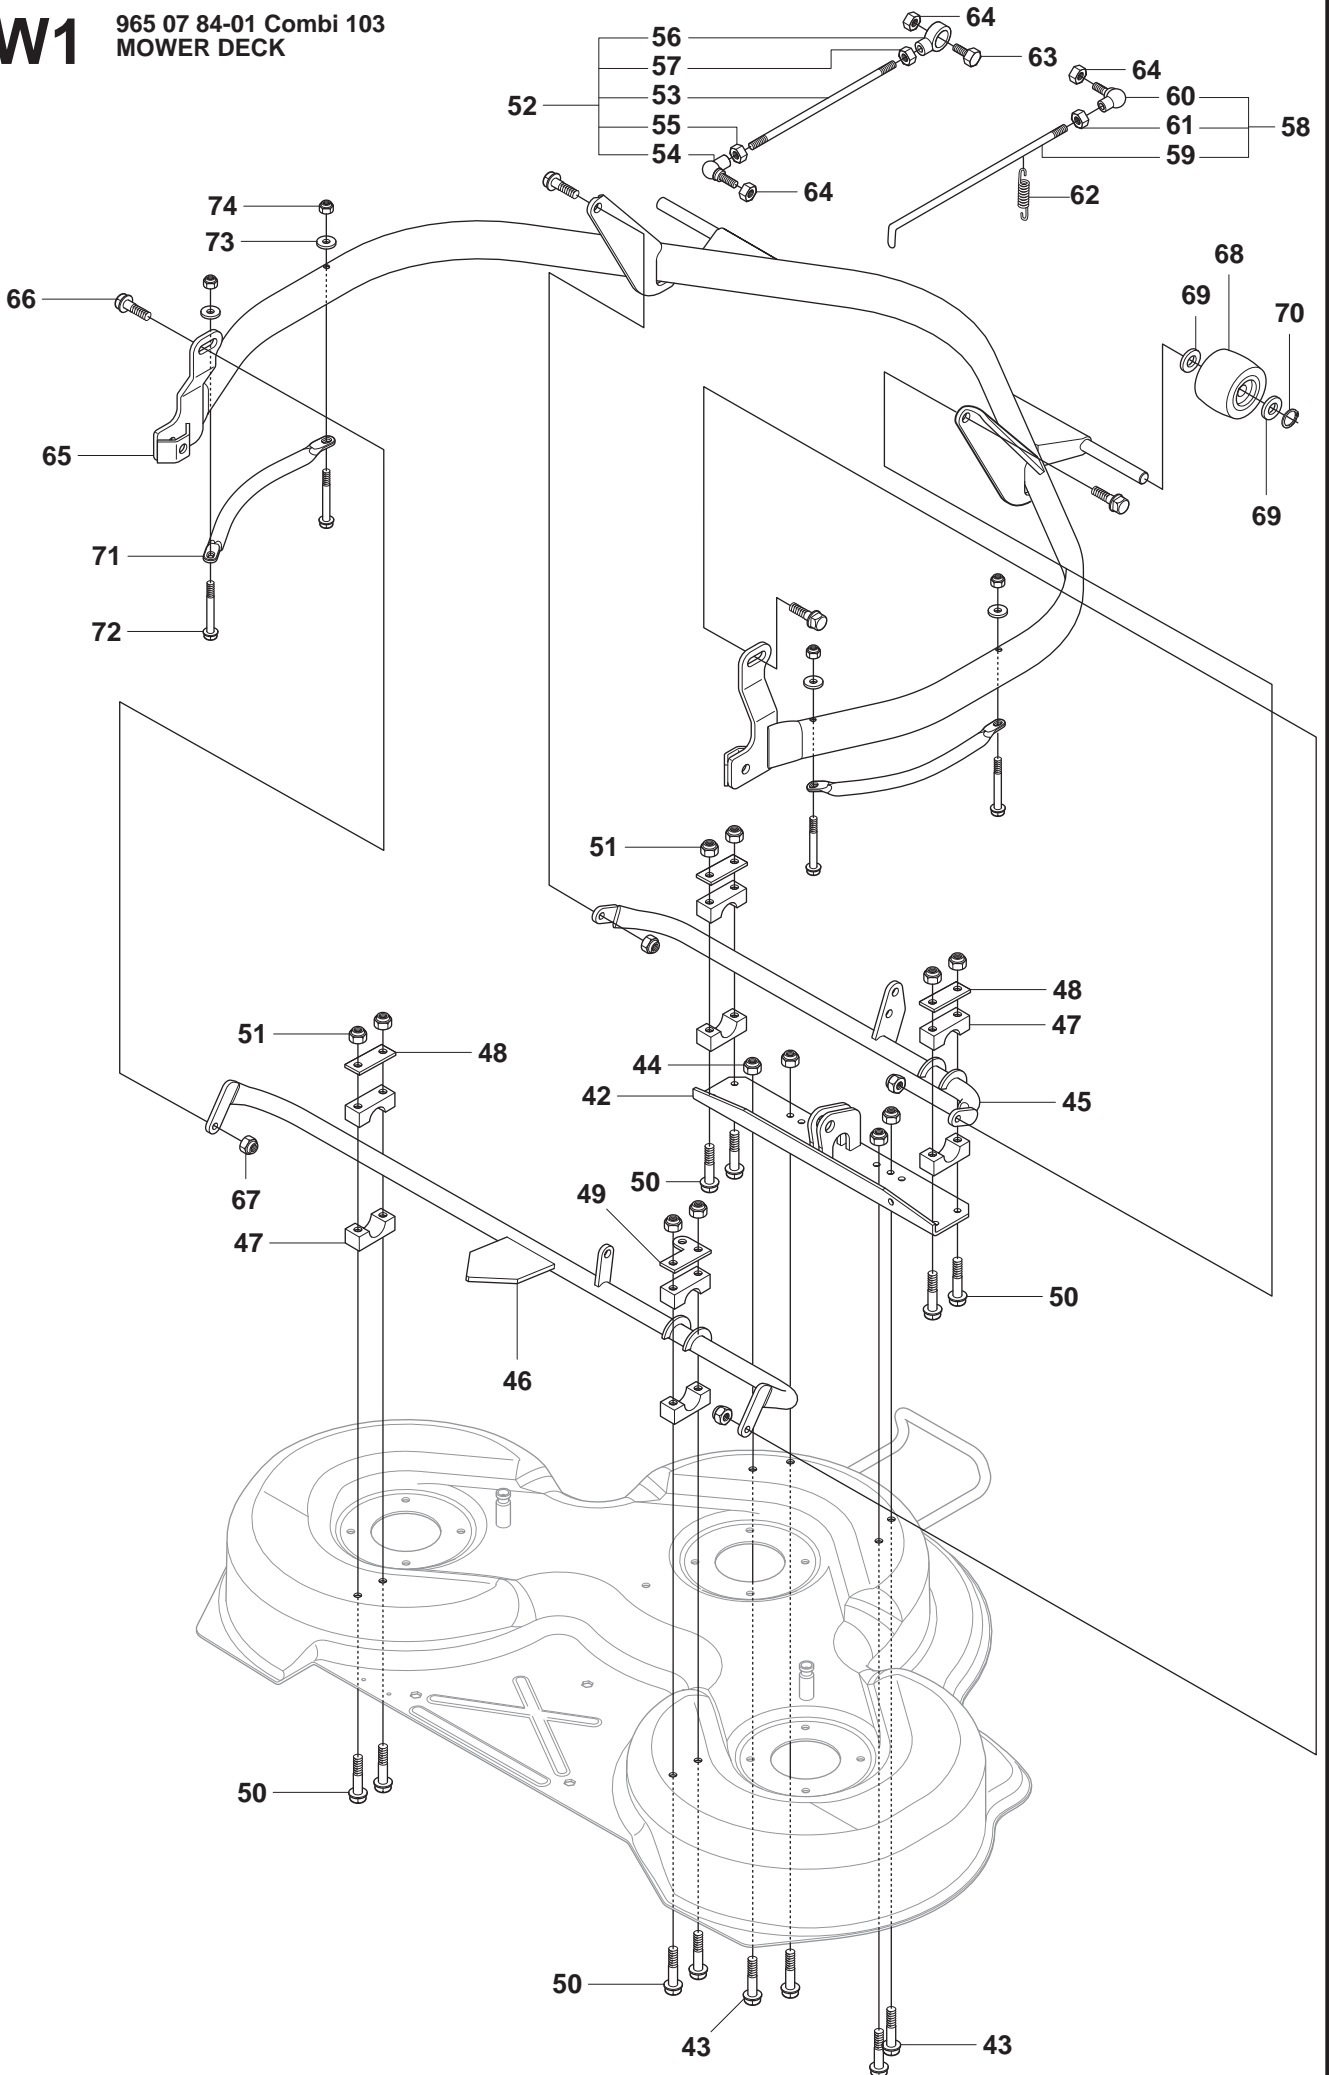

965 20 08-01 Rider R15V2 AWD
965 20 09-01 Rider R15V2s AWD
965 07 85-01 MOWER DECK, Combi 112

Pos.	Compl No.	Part No.	Description	Qty.	Notes
1		506 92 90-01		1	
2		535 43 74-01		1	
3		535 43 13-01		1	
4		725 25 42-51		1	
5		725 25 36-71		1	
6		732 25 22-01		2	
7		506 59 74-01		2	
8		732 21 18-01		2	
9		965 07 85-01		1	

W1

965 07 84-01 Combi 103
MOWER DECK