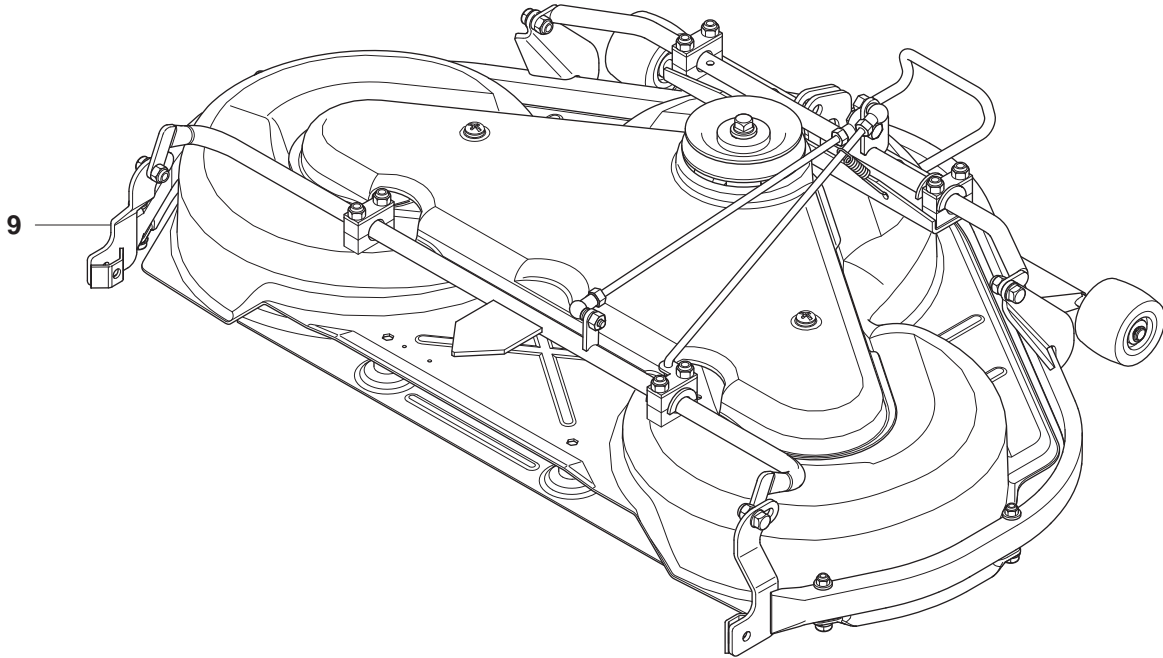

U

965 20 08-01 Rider R15V2 AWD
965 20 09-01 Rider R15V2s AWD
965 07 84-01 MOWER DECK, Combi 103

Pos.	Compl No.	Part No.	Description	Qty.	Notes
1		506 92 90-01		1	
2		535 43 74-01		1	
3		535 43 13-01		1	
4		725 25 42-51		1	
5		725 25 36-71		1	
6		732 25 22-01		2	
7		506 59 74-01		2	
8		732 21 18-01		2	
9		965 07 84-01		1	

V 965 20 08-01 Rider R15V2 AWD
965 20 09-01 Rider R15V2s AWD
965 07 85-01 MOWER DECK, Combi 112