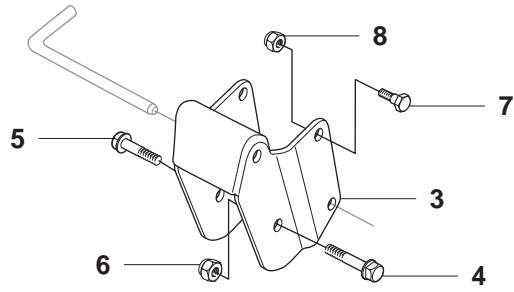

U

965 20 08-01 Rider R15V2 AWD
965 20 09-01 Rider R15V2s AWD
965 07 84-01 MOWER DECK, Combi 103

Pos.	Compl No.	Part No.	Description	Qty.	Notes
1		506 92 90-01		1	
2		535 43 74-01		1	
3		535 43 13-01		1	
4		725 25 42-51		1	
5		725 25 36-71		1	
6		732 25 22-01		2	
7		506 59 74-01		2	
8		732 21 18-01		2	
9		965 07 84-01		1	

V 965 20 08-01 Rider R15V2 AWD
965 20 09-01 Rider R15V2s AWD
965 07 85-01 MOWER DECK, Combi 112